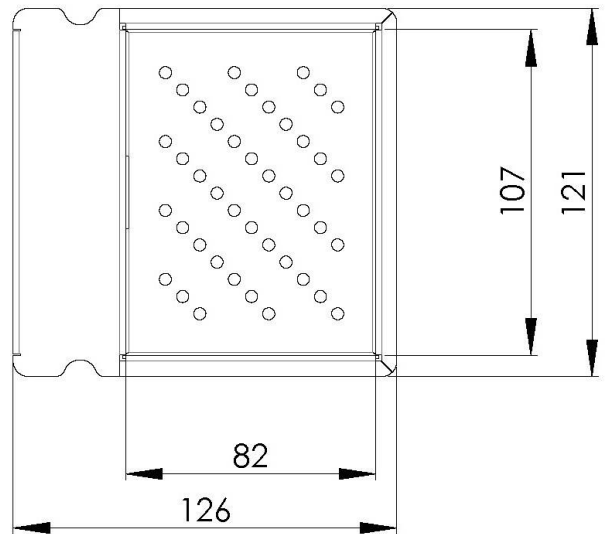

Stainless steel perforated tray

Accessories e Complements

Code: 8151 001

DETAILS

Sink accessories Stainless steel perforated tray

Dimensions 12,6 x 12,1 cm

Texture Brushed in line

Material Stainless steel

Notes: To be used in combination with 8100 037

TECHNICAL DATA

8151 001

AISI 304 stainless steel bowl
vaschetta in acciaio inox AISI 304