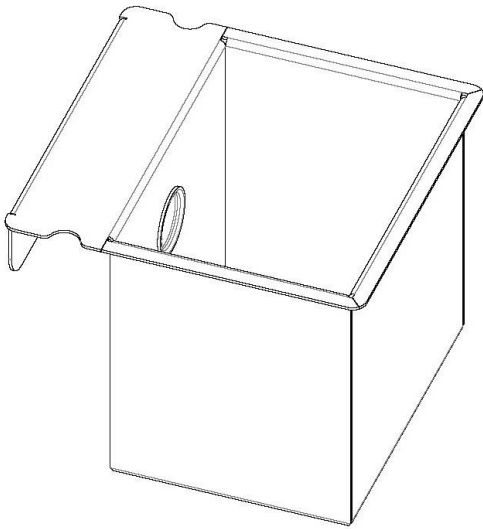

Stainless steel perforated tray

Accessories e Complements

Code: 8151 001

DETAILS

Sink accessories Stainless steel perforated tray

Dimensions 12,6 x 12,1 cm

Texture Brushed in line

Material Stainless steel

Notes: To be used in combination with 8100 037

TECHNICAL DATA

8151 001

AISI 304 stainless steel bowl
vaschetta in acciaio inox AISI 304