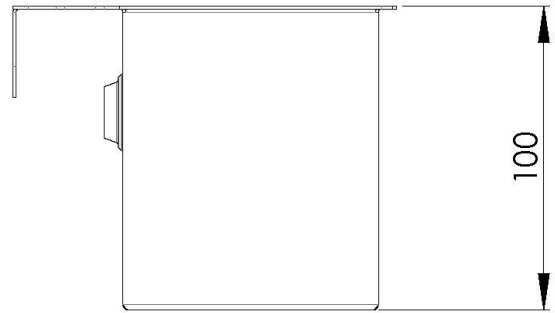

Stainless steel perforated tray

Accessories e Complements

Code: 8151 001

DETAILS

Sink accessories Stainless steel perforated tray

Dimensions 12,6 x 12,1 cm

Texture Brushed in line

Material Stainless steel

Notes: To be used in combination with 8100 037

TECHNICAL DATA

8151 001

AISI 304 stainless steel bowl
vaschetta in acciaio inox AISI 304